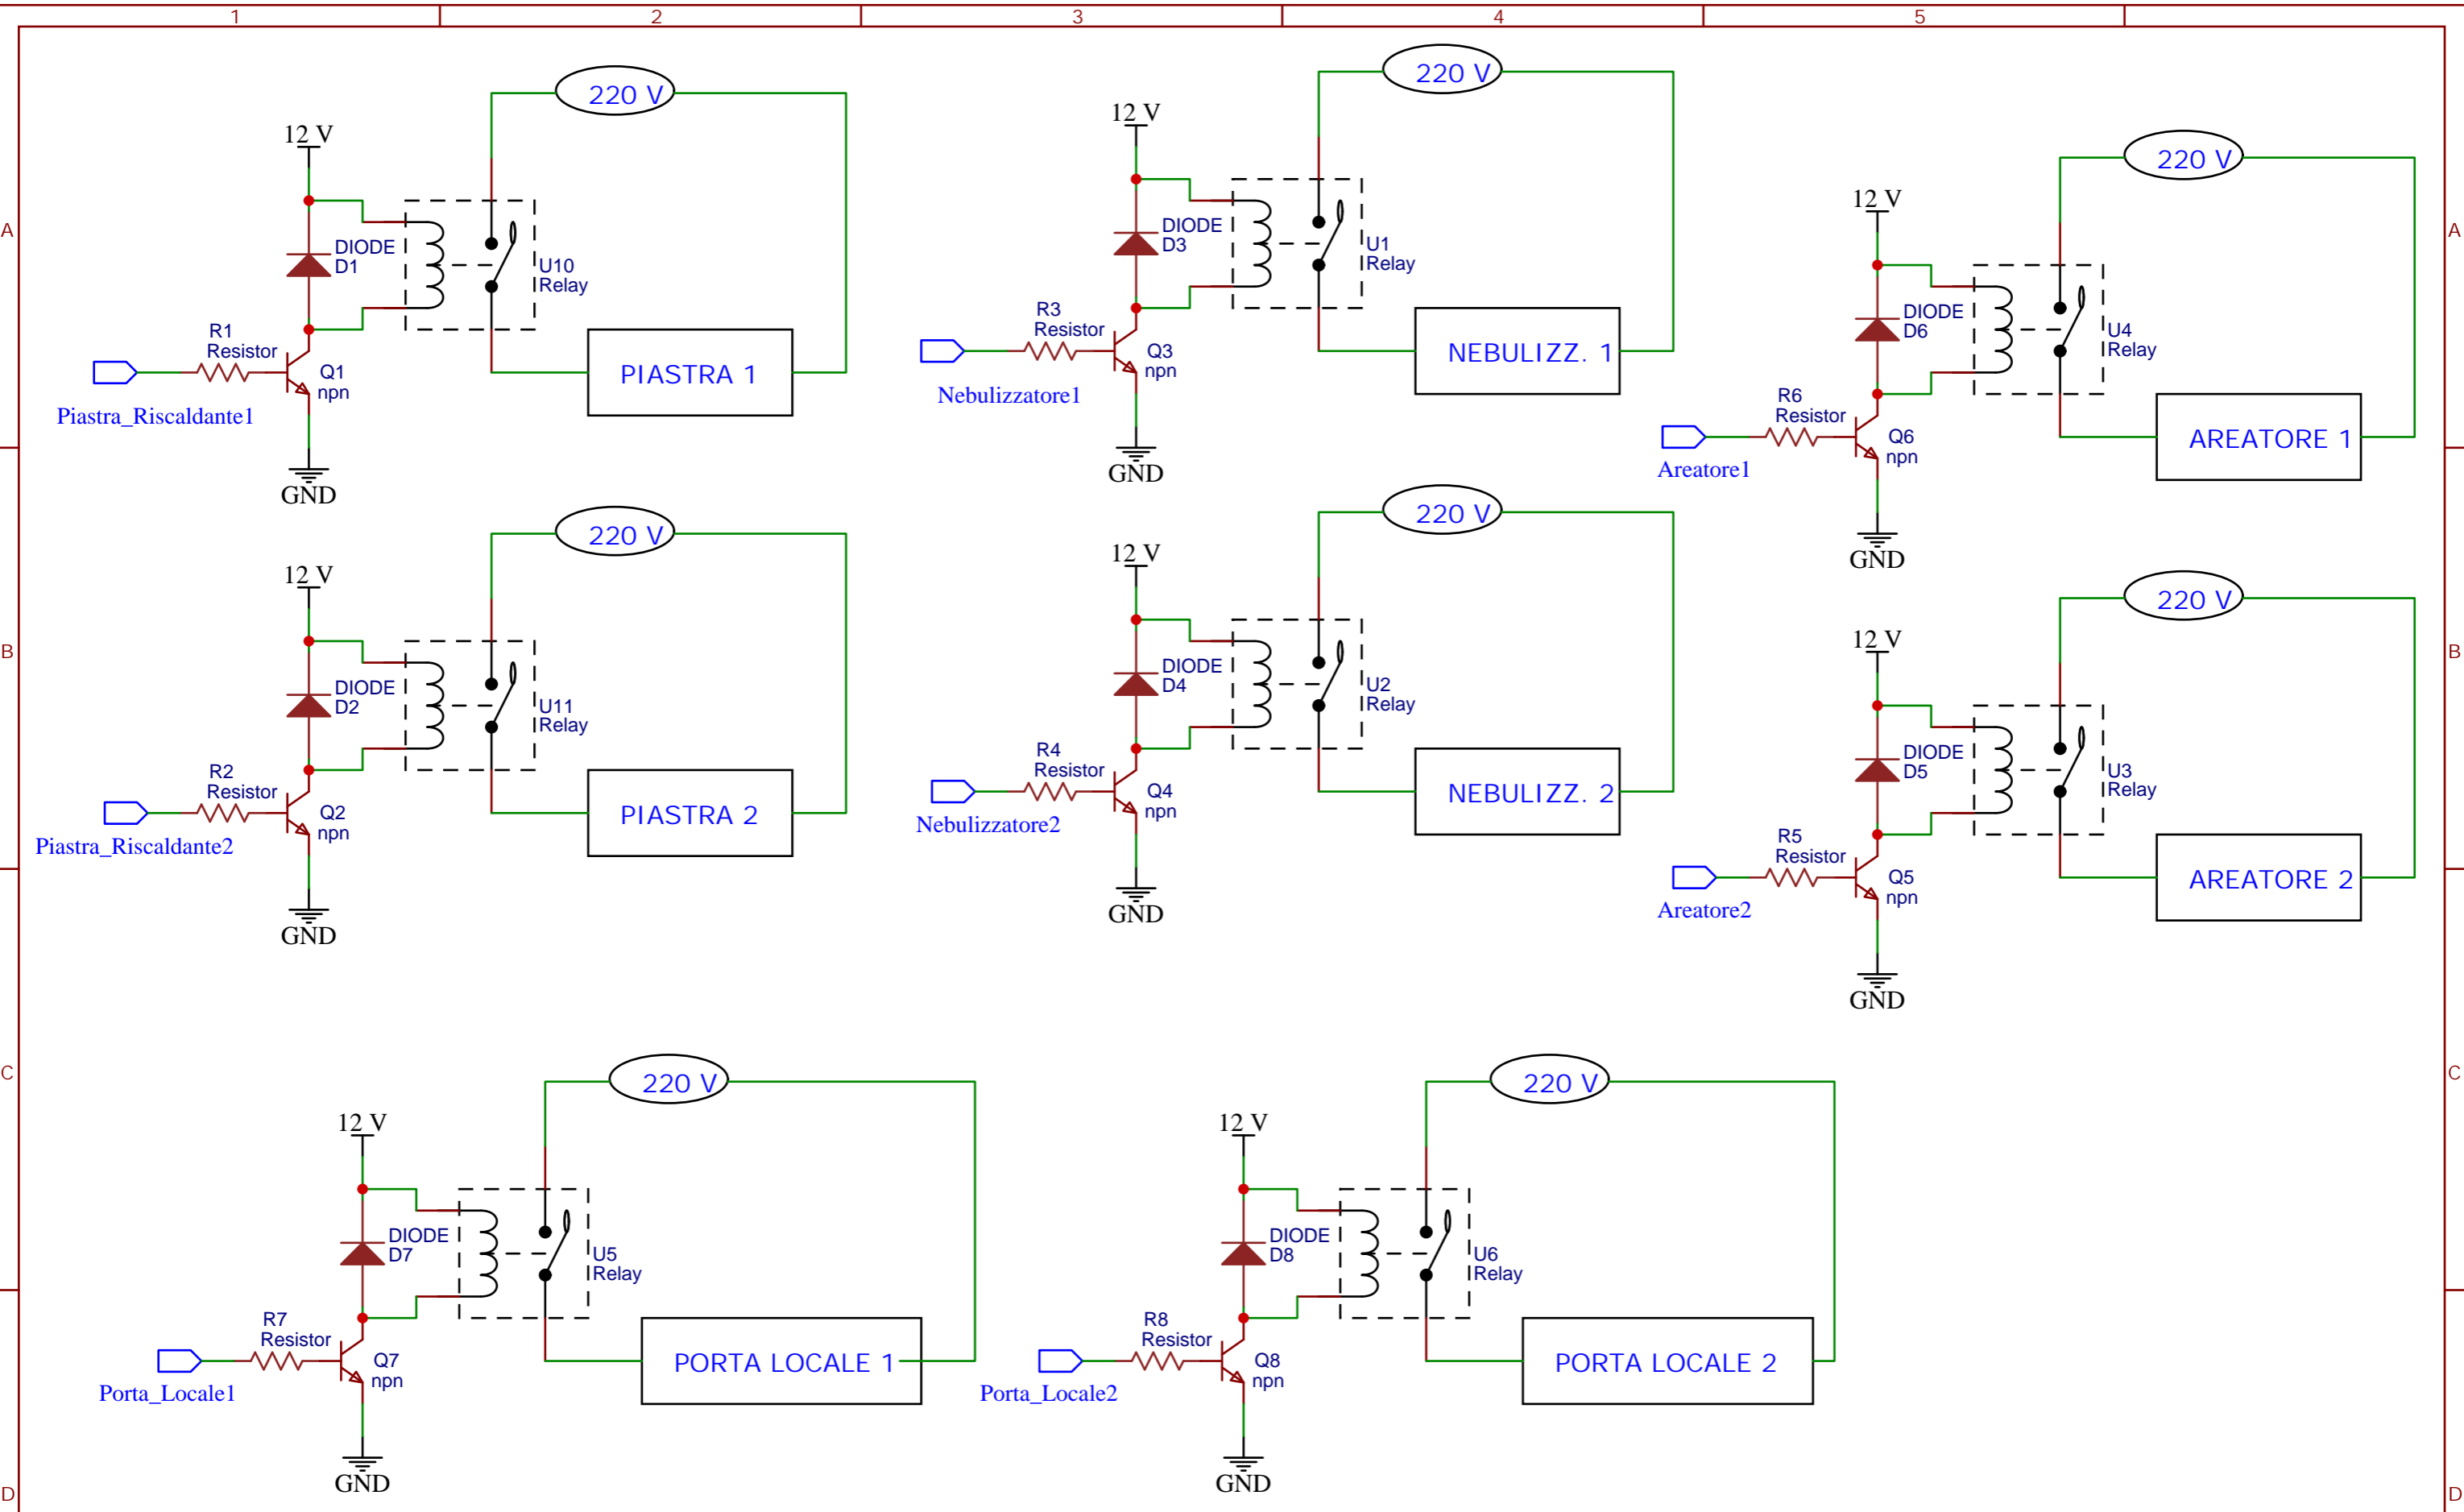

TITLE: Schema Elettrico Parte 1		REV: 1.0
	Company: Fausto Mariani	Sheet: 1/2
	Date: 2020-01-17	Drawn By: -

TITLE: Schema Elettrico Parte 2		REV: 1.0
	Company: Fausto Mariani	Sheet: 2/2
	Date: 2020-01-17	Drawn By: -